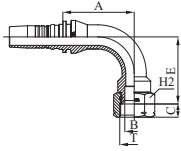

INTERLOCK PLUS TYPE

SAE STANDARD CONNECTIONS

M42592

90° JIC FEMALE SWEPT ELBOW 37° CONE SEAT - SAE J516 / ISO 12151-5 (THRUST-WIRE NUT)

PART. REF.	HOSE BORE			THREAD	DIMENSIONS mm					
	DN	inch	Size		T	B	A	C	E	H ₂
M42592-12-12	19	3/4"	- 12	1.1/16" - 12	15,0	72,4	14,2	66,0		32
M42592-12-16	19	3/4"	- 12	1.5/16" - 12	21,7	72,5	15,2	71,5		41
M42592-16-16	25	1"	- 16	1.5/16" - 12	21,7	82,3	15,2	77,5		41
M42592-20-20	31	1.1/4"	- 20	1.5/8" - 12	26,0	98,5	16,2	92,0		50
M42592-20-24	31	1.1/4"	- 20	1.7/8" - 12	32,0	101,5	18,8	108,0		60
M42592-24-24	38	1.1/2"	- 24	1.7/8" - 12	32,0	115,5	18,8	106,0		60
M42592-32-32	51	2"	- 32	2.1/2" - 12	42,0	144,7	24,0	137,0		75

M42542

45° JIC FEMALE SWEPT ELBOW 37° CONE SEAT - SAE J516 / ISO 12151-5 (THRUST-WIRE NUT)

PART. REF.	HOSE BORE			THREAD	DIMENSIONS mm					
	DN	inch	Size		T	B	A	C	E	H ₂
M42542-12-12	19	3/4"	- 12	1.1/16" - 12	15,0	86,0	14,2	33,0		32
M42542-16-16	25	1"	- 16	1.5/16" - 12	21,7	95,0	15,2	37,0		41
M42542-20-20	31	1.1/4"	- 20	1.5/8" - 12	26,0	115,5	16,2	45,0		50
M42542-24-24	38	1.1/2"	- 24	1.7/8" - 12	32,0	126,5	18,8	50,0		60
M42542-32-32	51	2"	- 32	2.1/2" - 12	42,0	161,0	24,0	63,5		75