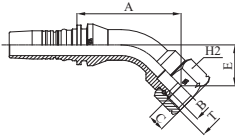

INTERLOCK PLUS TYPE

SAE STANDARD CONNECTIONS

M42592

90° JIC FEMALE SWEPT ELBOW 37° CONE SEAT - SAE J516 / ISO 12151-5 (THRUST-WIRE NUT)

PART. REF.	HOSE BORE			THREAD	DIMENSIONS mm					
	DN	inch	Size		T	B	A	C	E	H ₂
M42592-12-12	19	3/4"	- 12	1.1/16" - 12	15,0	72,4	14,2	66,0		32
M42592-12-16	19	3/4"	- 12	1.5/16" - 12	21,7	72,5	15,2	71,5		41
M42592-16-16	25	1"	- 16	1.5/16" - 12	21,7	82,3	15,2	77,5		41
M42592-20-20	31	1.1/4"	- 20	1.5/8" - 12	26,0	98,5	16,2	92,0		50
M42592-20-24	31	1.1/4"	- 20	1.7/8" - 12	32,0	101,5	18,8	108,0		60
M42592-24-24	38	1.1/2"	- 24	1.7/8" - 12	32,0	115,5	18,8	106,0		60
M42592-32-32	51	2"	- 32	2.1/2" - 12	42,0	144,7	24,0	137,0		75

M42542

45° JIC FEMALE SWEPT ELBOW 37° CONE SEAT - SAE J516 / ISO 12151-5 (THRUST-WIRE NUT)

PART. REF.	HOSE BORE			THREAD	DIMENSIONS mm					
	DN	inch	Size		T	B	A	C	E	H ₂
M42542-12-12	19	3/4"	- 12	1.1/16" - 12	15,0	86,0	14,2	33,0		32
M42542-16-16	25	1"	- 16	1.5/16" - 12	21,7	95,0	15,2	37,0		41
M42542-20-20	31	1.1/4"	- 20	1.5/8" - 12	26,0	115,5	16,2	45,0		50
M42542-24-24	38	1.1/2"	- 24	1.7/8" - 12	32,0	126,5	18,8	50,0		60
M42542-32-32	51	2"	- 32	2.1/2" - 12	42,0	161,0	24,0	63,5		75