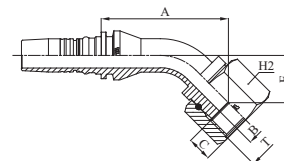

### M42441

45° ORFS FEMALE SWEPT ELBOW - SAE J516 / ISO 12151-1 (CRIMPED BACK-NUT)

PART. REF.	HOSE BORE			THREAD	DIMENSIONS mm					
	DN	inch	Size		T	B	A	C	E	H <sub>2</sub>
M42441-10-12	16	5/8"	- 10	1.3/16" - 12	14,5	55,5	14,5	21,5		36
M42441-12-12	19	3/4"	- 12	1.3/16" - 12	14,5	69,0	14,5	21,5		36
M42441-12-16	19	3/4"	- 12	1.7/16" - 12	19,0	77,5	15,0	25,0		41
M42441-16-16	25	1"	- 16	1.7/16" - 12	19,5	84,0	15,0	22,0		41
M42441-20-20	31	1.1/4"	- 20	1.11/16" - 12	25,0	96,5	14,8	26,0		50
M42441-24-24	38	1.1/2"	- 24	2" - 12	31,0	112,0	15,8	31,5		60

### M42442

45° ORFS FEMALE SWEPT ELBOW  
SAE J516 / ISO 12151-1 HEAVY TYPE (THRUST-WIRE-NUT)

PART. REF.	HOSE BORE			FLANGE	DIMENSIONS mm					
	DN	inch	Size		B	A	C	E	H <sub>2</sub>	
M42442-12-12	19	3/4"	- 12	1.3/16" - 12	14,5	89,0	14,0	36,0		36
M42442-16-16	25	1"	- 16	1.7/16" - 12	19,5	100,0	15,0	42,5		46
M42442-20-20	31	1.1/4"	- 20	1.11/16" - 12	25,0	119,5	15,0	49,5		55
M42442-24-24	38	1.1/2"	- 24	2" - 12	31,0	128,5	15,0	52,0		60