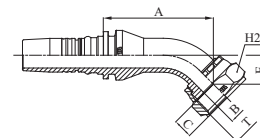

### M42441

45° ORFS FEMALE SWEPT ELBOW - SAE J516 / ISO 12151-1 (CRIMPED BACK-NUT)

PART. REF.	HOSE BORE			THREAD	DIMENSIONS mm					
	DN	inch	Size		T	B	A	C	E	H <sub>2</sub>
M42441-10-12	16	5/8"	- 10	1.3/16" - 12	14,5	55,5	14,5	21,5		36
M42441-12-12	19	3/4"	- 12	1.3/16" - 12	14,5	69,0	14,5	21,5		36
M42441-12-16	19	3/4"	- 12	1.7/16" - 12	19,0	77,5	15,0	25,0		41
M42441-16-16	25	1"	- 16	1.7/16" - 12	19,5	84,0	15,0	22,0		41
M42441-20-20	31	1.1/4"	- 20	1.11/16" - 12	25,0	96,5	14,8	26,0		50
M42441-24-24	38	1.1/2"	- 24	2" - 12	31,0	112,0	15,8	31,5		60

### M42442

45° ORFS FEMALE SWEPT ELBOW  
SAE J516 / ISO 12151-1 HEAVY TYPE (THRUST-WIRE-NUT)

PART. REF.	HOSE BORE			FLANGE	DIMENSIONS mm					
	DN	inch	Size		B	A	C	E	H <sub>2</sub>	
M42442-12-12	19	3/4"	- 12	1.3/16" - 12	14,5	89,0	14,0	36,0		36
M42442-16-16	25	1"	- 16	1.7/16" - 12	19,5	100,0	15,0	42,5		46
M42442-20-20	31	1.1/4"	- 20	1.11/16" - 12	25,0	119,5	15,0	49,5		55
M42442-24-24	38	1.1/2"	- 24	2" - 12	31,0	128,5	15,0	52,0		60