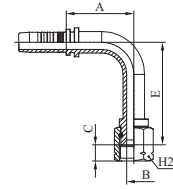

MULTIFIT TYPE

SAE STANDARD CONNECTIONS

M24792

90° JIC FEMALE LONG DROP ELBOW 37° CONE SEAT - SAE J516 / ISO 12151-5 (THRUST-WIRE NUT)

M24793

90° JIC FEMALE LONG DROP ELBOW 37° CONE SEAT - SAE J516 / ISO 12151-5 (SLIP-ON NUT)

PART. REF.	HOSE BORE			THREAD	DIMENSIONS mm					
	DN	inch	Size		T	B	A	C	E	H ₂
M24792-04-04	6	1/4"	- 04	7/16" - 20	4,0	28,5	8,2	45,0		17
M24792-04-05	6	1/4"	- 04	1/2" - 20	4,0	28,5	9,2	45,0		17
M24793-04-06	6	1/4"	- 04	9/16" - 18	4,0	29,5	9,8	55,5		19
M24792-06-06	10	3/8"	- 06	9/16" - 18	7,0	35,5	9,2	55,0		19
M24793-06-08	10	3/8"	- 06	3/4" - 16	7,0	36,5	10,7	61,5		22
M24792-08-08	12	1/2"	- 08	3/4" - 16	9,4	40,6	10,3	61,5		22
M24793-08-10	12	1/2"	- 08	7/8" - 14	9,4	45,0	12,4	65,0		27
M24792-10-10	16	5/8"	- 10	7/8" - 14	12,5	53,5	12,3	65,5		27
M24792-12-12	19	3/4"	- 12	1.1/16" - 12	15,0	62,0	14,2	94,5		32
M24792-16-16	25	1"	- 16	1.5/16" - 12	19,8	77,0	15,2	110,0		38