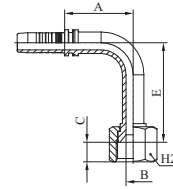

MULTIFIT TYPE

SAE STANDARD CONNECTIONS

M24792

90° JIC FEMALE LONG DROP ELBOW 37° CONE SEAT - SAE J516 / ISO 12151-5 (THRUST-WIRE NUT)

M24793

90° JIC FEMALE LONG DROP ELBOW 37° CONE SEAT - SAE J516 / ISO 12151-5 (SLIP-ON NUT)

PART. REF.	HOSE BORE			THREAD	DIMENSIONS mm					
	DN	inch	Size		T	B	A	C	E	H ₂
M24792-04-04	6	1/4"	- 04	7/16" - 20	4,0	28,5	8,2	45,0		17
M24792-04-05	6	1/4"	- 04	1/2" - 20	4,0	28,5	9,2	45,0		17
M24793-04-06	6	1/4"	- 04	9/16" - 18	4,0	29,5	9,8	55,5		19
M24792-06-06	10	3/8"	- 06	9/16" - 18	7,0	35,5	9,2	55,0		19
M24793-06-08	10	3/8"	- 06	3/4" - 16	7,0	36,5	10,7	61,5		22
M24792-08-08	12	1/2"	- 08	3/4" - 16	9,4	40,6	10,3	61,5		22
M24793-08-10	12	1/2"	- 08	7/8" - 14	9,4	45,0	12,4	65,0		27
M24792-10-10	16	5/8"	- 10	7/8" - 14	12,5	53,5	12,3	65,5		27
M24792-12-12	19	3/4"	- 12	1.1/16" - 12	15,0	62,0	14,2	94,5		32
M24792-16-16	25	1"	- 16	1.5/16" - 12	19,8	77,0	15,2	110,0		38