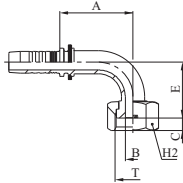

MULTIFIT TYPE

SAE STANDARD CONNECTIONS

M22491

90° ORFS FEMALE SWEPT ELBOW - SAE J516 / ISO 12151-1 (CRIMPED BACK-NUT)

M22493

90° ORFS FEMALE SWEPT ELBOW - SAE J516 / ISO 12151-1 (SLIP-ON NUT)

PART. REF.	HOSE BORE			THREAD	DIMENSIONS mm					
	DN	inch	Size		T	B	A	C	E	H ₂
M22493-04-04	6	1/4"	- 04	9/16" - 18	4,0	27,5	8,2	22,0		17
M22493-04-06	6	1/4"	- 04	11/16" - 16	7,0	27,5	9,5	22,0		22
M22493-05-06	8	5/16"	- 05	11/16" - 16	7,0	32,0	9,5	23,0		22
M22491-06-04	10	3/8"	- 06	9/16" - 18	4,0	28,0	8,0	23,0		19
M22493-06-06	10	3/8"	- 06	11/16" - 16	6,0	30,0	9,5	24,0		22
M22493-06-08	10	3/8"	- 06	13/16" - 16	9,3	30,0	11,0	26,5		24
M22491-08-06	12	1/2"	- 08	11/16" - 16	7,0	30,9	9,5	24,5		22
M22493-08-08	12	1/2"	- 08	13/16" - 16	9,3	40,5	11,0	30,0		24
M22493-08-10	12	1/2"	- 08	1" - 14	11,5	40,5	13,5	30,0		30
M22493-08-12	12	1/2"	- 08	1.3/16" - 12	13,9	39,5	14,5	37,5		36
M22491-10-08	16	5/8"	- 10	13/16" - 16	9,3	41,5	11,0	34,0		24
M22493-10-10	16	5/8"	- 10	1" - 14	11,5	48,0	13,5	37,5		30
M22493-10-12	16	5/8"	- 10	1.3/16" - 12	13,9	48,0	14,5	41,0		36
M22491-12-10	19	3/4"	- 12	1" - 14	11,5	49,0	13,5	38,0		30
M22493-12-12	19	3/4"	- 12	1.3/16" - 12	13,9	56,5	14,5	48,0		36
M22493-12-16	19	3/4"	- 12	1.7/16" - 12	19,8	56,5	14,8	47,5		41
M22491-16-12	25	1"	- 16	1.3/16" - 12	13,9	57,6	14,5	48,0		36
M22493-16-16	25	1"	- 16	1.7/16" - 12	19,8	71,5	14,8	56,0		41
M22493-16-20	25	1"	- 16	1.11/16" - 12	26,0	71,5	14,8	58,5		50
M22493-20-20	31	1.1/4"	- 20	1.11/16" - 12	26,0	83,0	14,8	66,0		50
M22493-24-24	38	1.1/2"	- 24	2" - 12	32,0	102,0	14,8	79,5		60