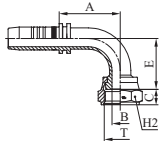

MULTIFIT TYPE

SAE STANDARD CONNECTIONS

M22491

90° ORFS FEMALE SWEPT ELBOW - SAE J516 / ISO 12151-1 (CRIMPED BACK-NUT)

M22493

90° ORFS FEMALE SWEPT ELBOW - SAE J516 / ISO 12151-1 (SLIP-ON NUT)

PART. REF.	HOSE BORE			THREAD	DIMENSIONS mm					
	DN	inch	Size		T	B	A	C	E	H ₂
M22493-04-04	6	1/4"	- 04	9/16" - 18	4,0	27,5	8,2	22,0		17
M22493-04-06	6	1/4"	- 04	11/16" - 16	7,0	27,5	9,5	22,0		22
M22493-05-06	8	5/16"	- 05	11/16" - 16	7,0	32,0	9,5	23,0		22
M22491-06-04	10	3/8"	- 06	9/16" - 18	4,0	28,0	8,0	23,0		19
M22493-06-06	10	3/8"	- 06	11/16" - 16	6,0	30,0	9,5	24,0		22
M22493-06-08	10	3/8"	- 06	13/16" - 16	9,3	30,0	11,0	26,5		24
M22491-08-06	12	1/2"	- 08	11/16" - 16	7,0	30,9	9,5	24,5		22
M22493-08-08	12	1/2"	- 08	13/16" - 16	9,3	40,5	11,0	30,0		24
M22493-08-10	12	1/2"	- 08	1" - 14	11,5	40,5	13,5	30,0		30
M22493-08-12	12	1/2"	- 08	1.3/16" - 12	13,9	39,5	14,5	37,5		36
M22491-10-08	16	5/8"	- 10	13/16" - 16	9,3	41,5	11,0	34,0		24
M22493-10-10	16	5/8"	- 10	1" - 14	11,5	48,0	13,5	37,5		30
M22493-10-12	16	5/8"	- 10	1.3/16" - 12	13,9	48,0	14,5	41,0		36
M22491-12-10	19	3/4"	- 12	1" - 14	11,5	49,0	13,5	38,0		30
M22493-12-12	19	3/4"	- 12	1.3/16" - 12	13,9	56,5	14,5	48,0		36
M22493-12-16	19	3/4"	- 12	1.7/16" - 12	19,8	56,5	14,8	47,5		41
M22491-16-12	25	1"	- 16	1.3/16" - 12	13,9	57,6	14,5	48,0		36
M22493-16-16	25	1"	- 16	1.7/16" - 12	19,8	71,5	14,8	56,0		41
M22493-16-20	25	1"	- 16	1.11/16" - 12	26,0	71,5	14,8	58,5		50
M22493-20-20	31	1.1/4"	- 20	1.11/16" - 12	26,0	83,0	14,8	66,0		50
M22493-24-24	38	1.1/2"	- 24	2" - 12	32,0	102,0	14,8	79,5		60