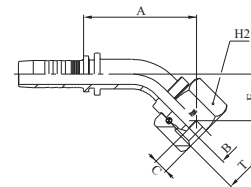

MULTIFIT TYPE

BS STANDARD CONNECTIONS

M20542

45° BSP FEMALE SWEPT ELBOW 60° CONE - BS5200 / ISO 12151-6 (THRUST-WIRE NUT)

M20543

45° BSP FEMALE SWEPT ELBOW 60° CONE - BS5200 / ISO 12151-6 (SLIP-ON NUT)

PART. REF.	HOSE BORE			THREAD	DIMENSIONS mm				
	DN	inch	Size		T	B	A	C	E
M20542-03-02	5	3/16"	- 03	1/8" - 28	3,1	31,0	4,4	15,0	14
M20543-03-04	5	3/16"	- 03	1/4" - 19	4,0	35,5	5,4	14,5	19
M20542-04-02	6	1/4"	- 04	1/8" - 28	3,1	35,5	4,4	14,5	14
M20543-04-04	6	1/4"	- 04	1/4" - 19	4,0	36,0	5,4	15,0	19
M20543-04-06	6	1/4"	- 04	3/8" - 19	7,0	37,5	6,0	16,0	19
M20542-05-04	8	5/16"	- 05	1/4" - 19	4,0	35,5	5,4	16,0	19
M20543-05-06	8	5/16"	- 05	3/8" - 19	7,0	38,0	6,0	13,5	22
M20543-06-06	10	3/8"	- 06	3/8" - 19	7,0	42,0	6,0	15,0	22
M20543-06-08	10	3/8"	- 06	1/2" - 14	9,3	42,5	6,5	16,0	27
M20542-08-06	12	1/2"	- 08	3/8" - 19	7,1	52,0	6,0	20,0	22
M20543-08-08	12	1/2"	- 08	1/2" - 14	9,3	49,5	6,5	17,0	27
M20542-08-10	12	1/2"	- 08	5/8" - 14	12,1	54,5	10,2	22,5	28
M20542-08-12	12	1/2"	- 08	3/4" - 14	15,0	57,0	9,0	25,0	32
M20542-10-10	16	5/8"	- 10	5/8" - 14	12,5	63,0	10,2	26,0	28
M20542-10-12	16	5/8"	- 10	3/4" - 14	15,0	64,0	9,0	27,0	32
M20542-12-08	19	3/4"	- 12	1/2" - 14	9,3	55,5	6,5	22,5	27
M20542-12-12	19	3/4"	- 12	3/4" - 14	15,5	70,5	9,0	28,5	32
M20542-12-16	19	3/4"	- 12	1" - 11	19,8	72,5	10,5	30,0	38
M20542-16-16	25	1"	- 16	1" - 11	19,8	91,0	10,5	36,5	38