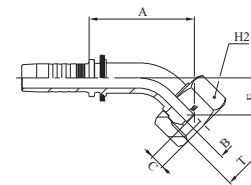

MULTIFIT TYPE

BS STANDARD CONNECTIONS

M20542

45° BSP FEMALE SWEPT ELBOW 60° CONE - BS5200 / ISO 12151-6 (THRUST-WIRE NUT)

M20543

45° BSP FEMALE SWEPT ELBOW 60° CONE - BS5200 / ISO 12151-6 (SLIP-ON NUT)

PART. REF.	HOSE BORE			THREAD	DIMENSIONS mm				
	DN	inch	Size		T	B	A	C	E
M20542-03-02	5	3/16"	- 03	1/8" - 28	3,1	31,0	4,4	15,0	14
M20543-03-04	5	3/16"	- 03	1/4" - 19	4,0	35,5	5,4	14,5	19
M20542-04-02	6	1/4"	- 04	1/8" - 28	3,1	35,5	4,4	14,5	14
M20543-04-04	6	1/4"	- 04	1/4" - 19	4,0	36,0	5,4	15,0	19
M20543-04-06	6	1/4"	- 04	3/8" - 19	7,0	37,5	6,0	16,0	19
M20542-05-04	8	5/16"	- 05	1/4" - 19	4,0	35,5	5,4	16,0	19
M20543-05-06	8	5/16"	- 05	3/8" - 19	7,0	38,0	6,0	13,5	22
M20543-06-06	10	3/8"	- 06	3/8" - 19	7,0	42,0	6,0	15,0	22
M20543-06-08	10	3/8"	- 06	1/2" - 14	9,3	42,5	6,5	16,0	27
M20542-08-06	12	1/2"	- 08	3/8" - 19	7,1	52,0	6,0	20,0	22
M20543-08-08	12	1/2"	- 08	1/2" - 14	9,3	49,5	6,5	17,0	27
M20542-08-10	12	1/2"	- 08	5/8" - 14	12,1	54,5	10,2	22,5	28
M20542-08-12	12	1/2"	- 08	3/4" - 14	15,0	57,0	9,0	25,0	32
M20542-10-10	16	5/8"	- 10	5/8" - 14	12,5	63,0	10,2	26,0	28
M20542-10-12	16	5/8"	- 10	3/4" - 14	15,0	64,0	9,0	27,0	32
M20542-12-08	19	3/4"	- 12	1/2" - 14	9,3	55,5	6,5	22,5	27
M20542-12-12	19	3/4"	- 12	3/4" - 14	15,5	70,5	9,0	28,5	32
M20542-12-16	19	3/4"	- 12	1" - 11	19,8	72,5	10,5	30,0	38
M20542-16-16	25	1"	- 16	1" - 11	19,8	91,0	10,5	36,5	38