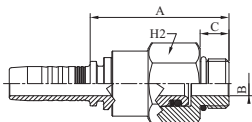

MULTIFIT TYPE

SAE STANDARD CONNECTIONS

M14310*

SAE SWIVEL MALE O-RING BOSS TYPE - SAE J516 / ISO 11926

PART. REF.	HOSE BORE			THREAD	DIMENSIONS mm				
	DN	inch	Size		T	B	A	C	H ₂
M14310-04-04	6	1/4"	- 04	7/16" - 20	4,0	41,0	9,1		17
M14310-04-06	6	1/4"	- 04	9/16" - 18	7,0	44,0	9,9		22
M14310-06-06	10	3/8"	- 06	9/16" - 18	7,0	45,9	9,9		22
M14310-06-08	10	3/8"	- 06	3/4" - 16	7,0	47,8	11,1		22
M14310-08-08	12	1/2"	- 08	3/4" - 16	9,3	50,9	11,1		27
M14310-08-10	12	1/2"	- 08	7/8" - 14	9,3	42,2	13,0		27
M14310-08-12	12	1/2"	- 08	1.1/16" - 12	12,5	49,4	15,0		32
M14310-10-10	16	5/8"	- 10	7/8" - 14	9,3	41,4	13,0		27
M14310-12-12	19	3/4"	- 12	1.1/16" - 12	12,5	47,8	15,0		32

* Not to be used as a live swivel